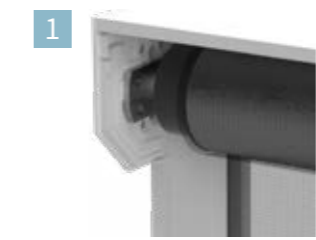

PRODUCT CHARACTERISTICS

V540 - Ritzscreen®

1 DEMOUNTABLE FABRIC TUBE
If you want a different type of motor or a different fabric colour after a few years, then the removable fabric tube makes it easy to realize this on location.