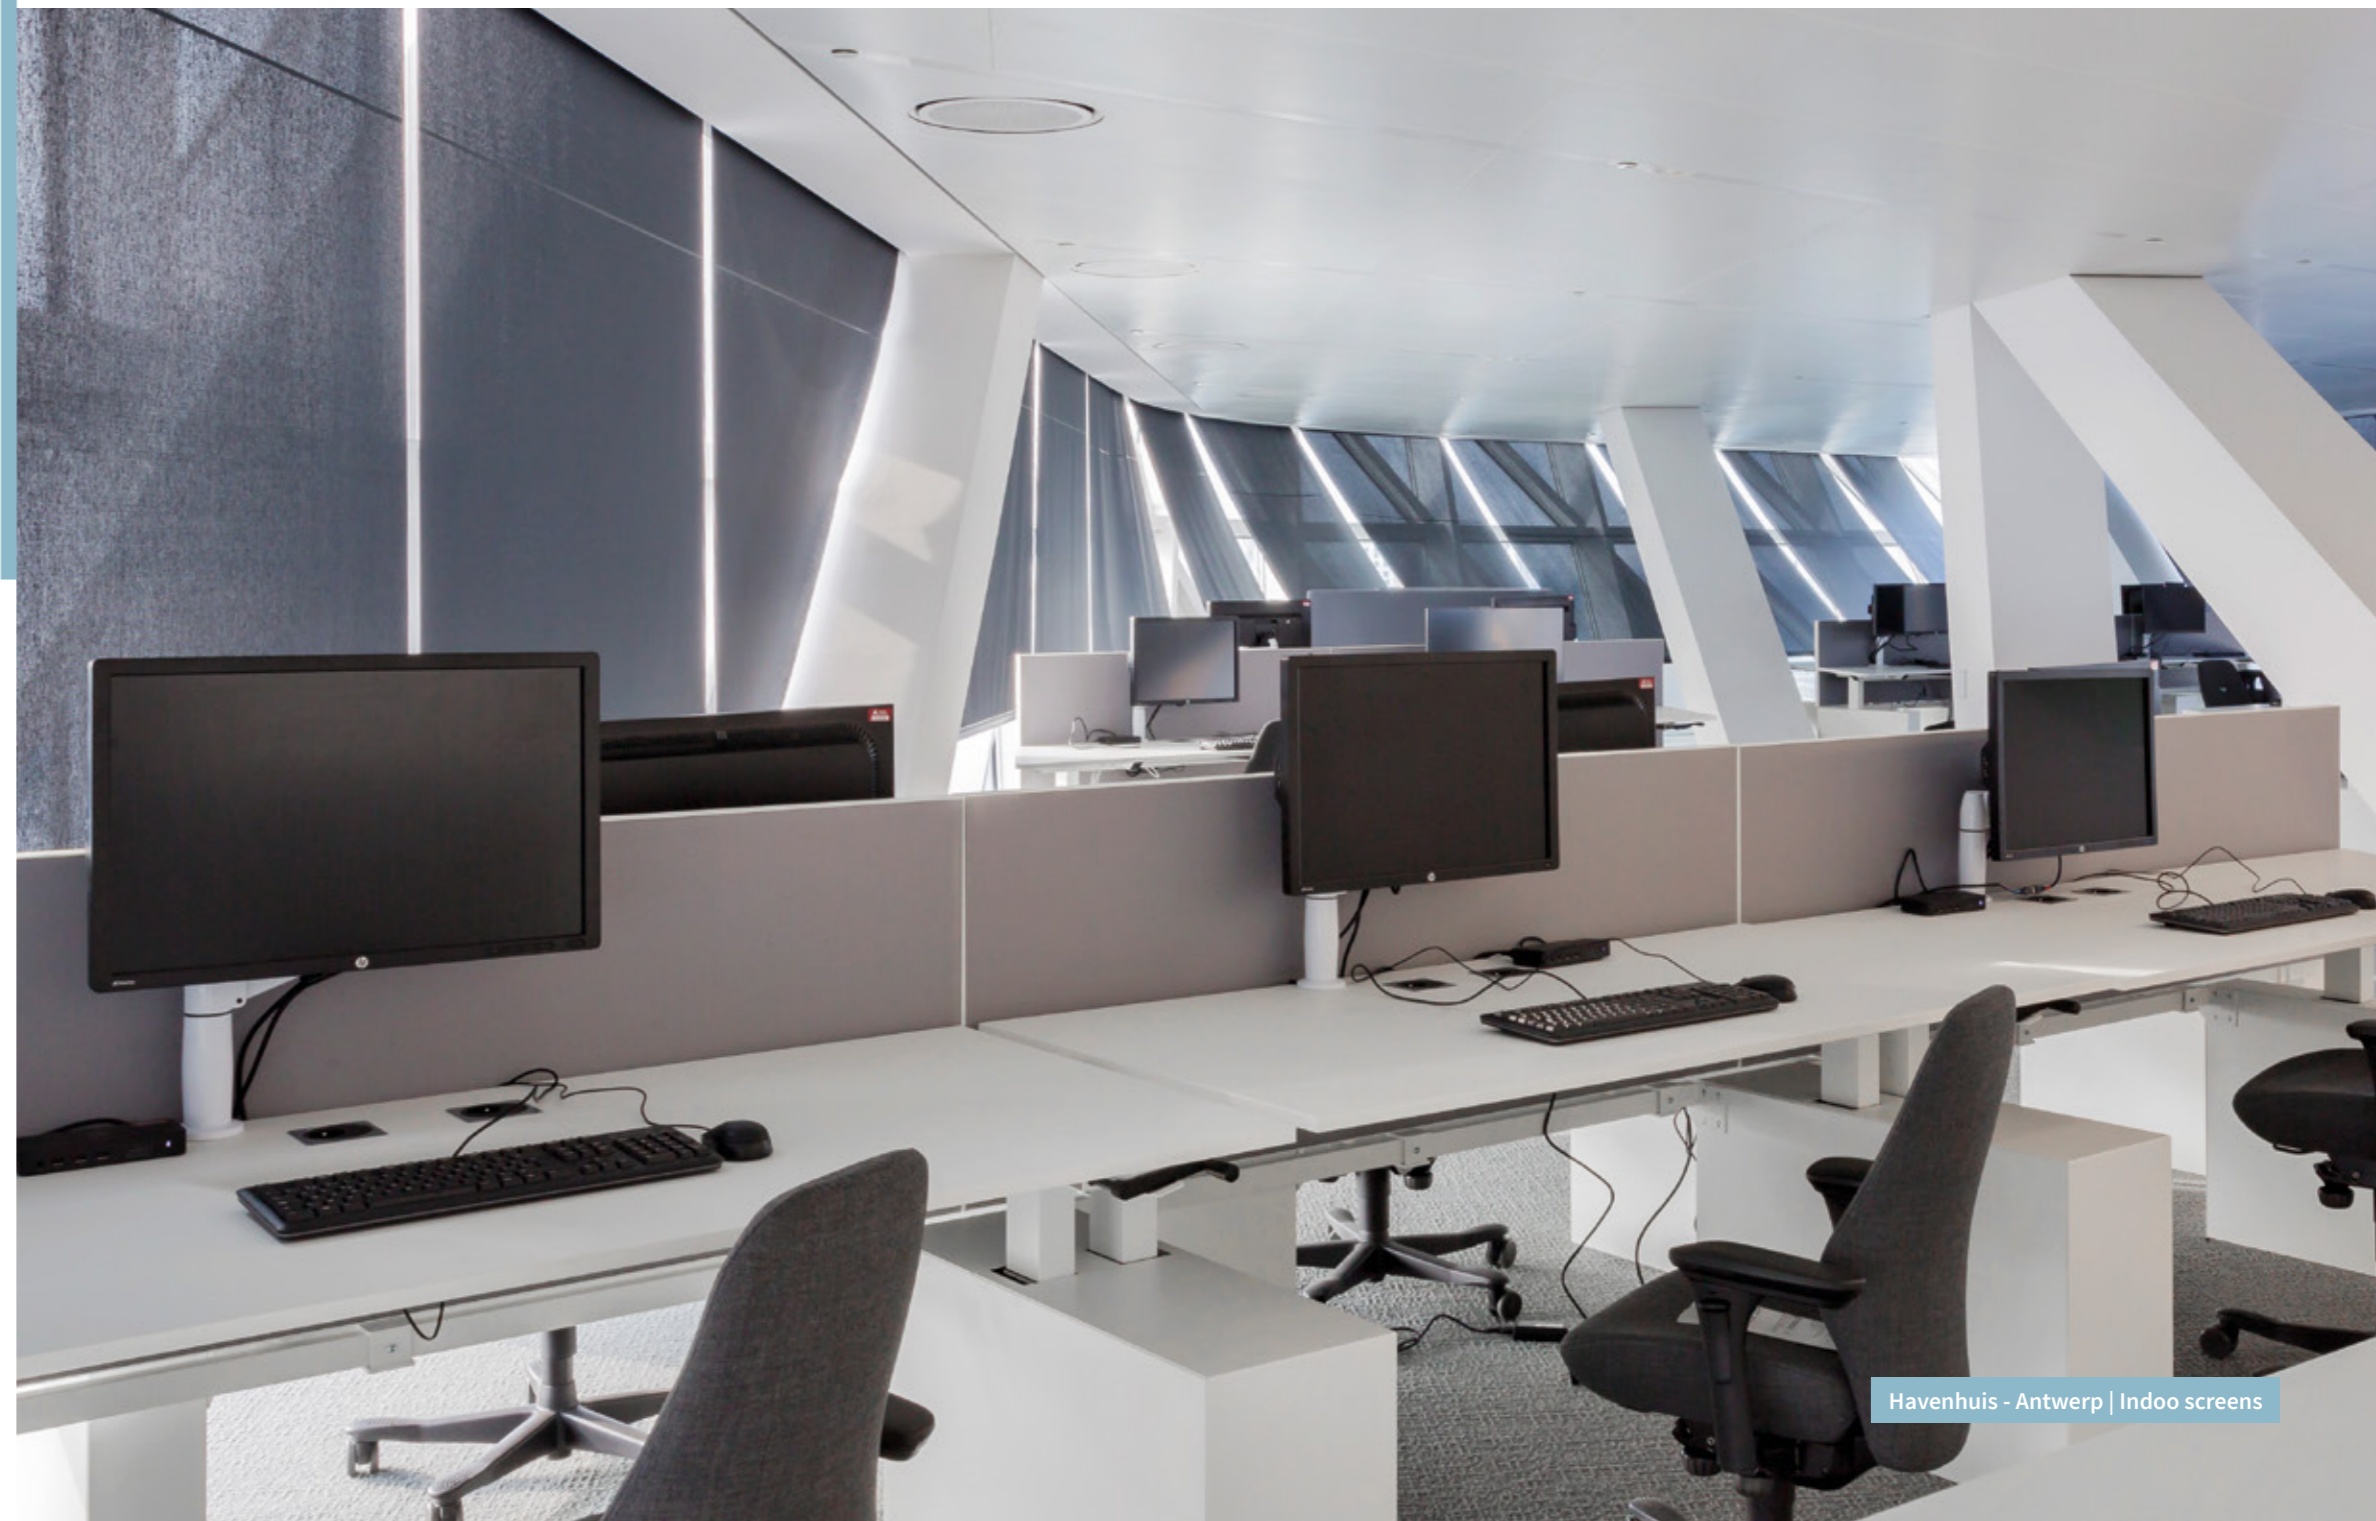

THE SHARD LONDON

We've installed more than 6,000 tailor-made screens between the double glazing of the closed facade at an angle of 85 degrees. All screens are equipped with automatic electric control. The screens retract depending on the amount of sunlight they're exposed to. The motors are integrated into the screen cases.