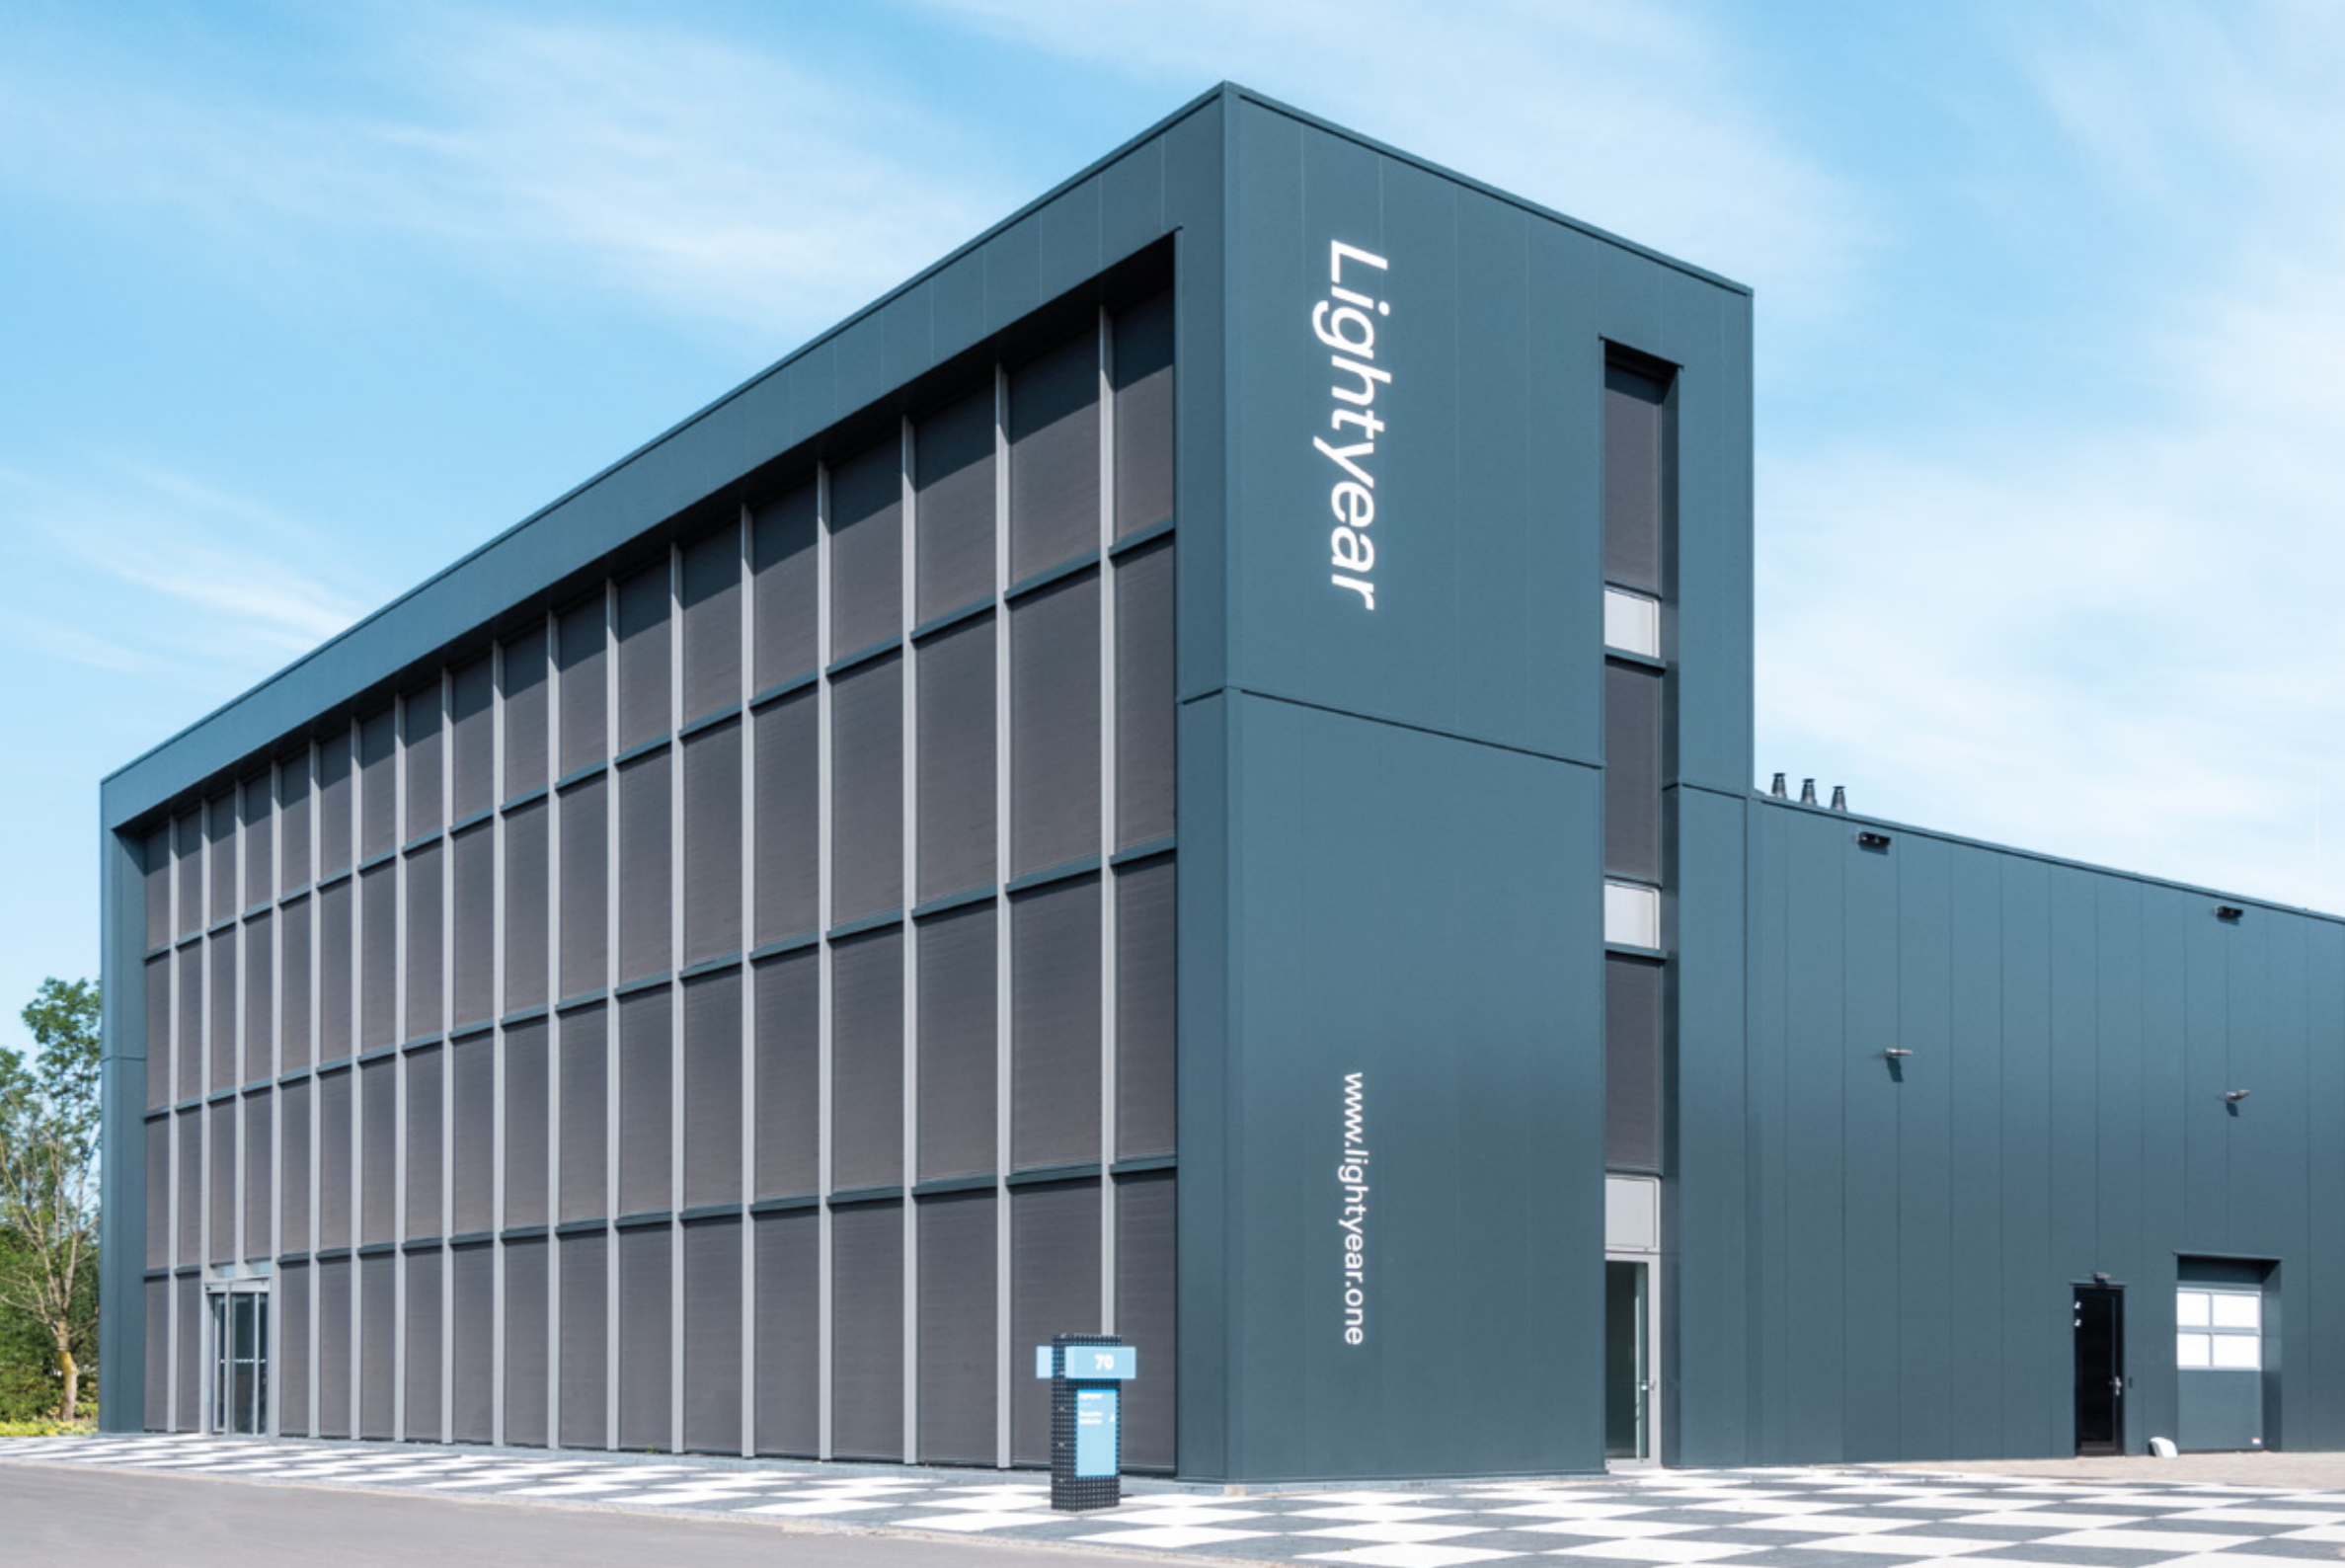

Verano® partner: Lenco®

🏠 Restaurant Wittern

📍 Veghel, The Netherlands

🏡 V642 - Tumba pergola awning

10 units

-  Linnaeus University
-  Kalmar, Sweden
-  V599 - ritzscreens® XL
-  # 450 units

Verano® partner: Lenco®