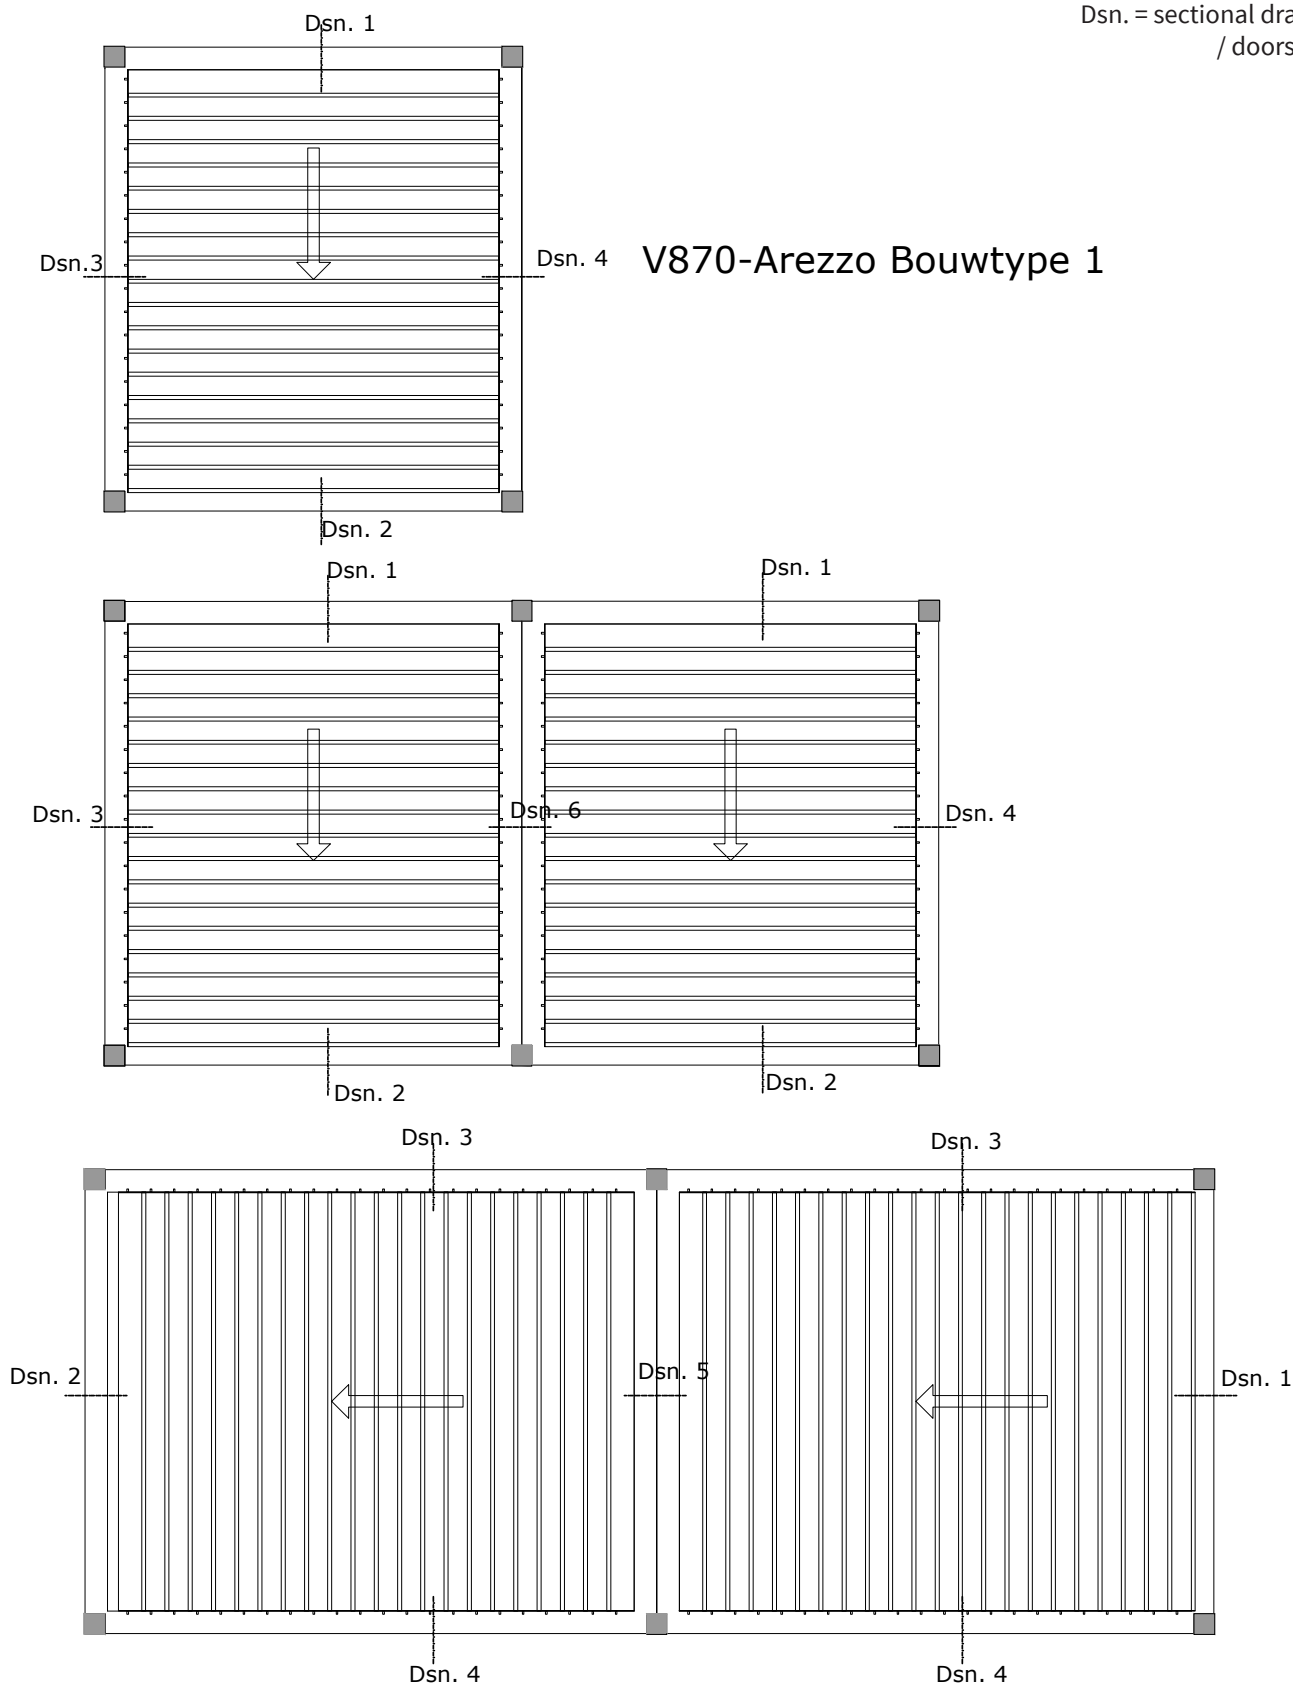

V870 - AREZZO

TECHNISCHE TEKENINGEN
TECHNICAL DRAWINGS
TECHNISCHE ZEICHNUNGEN
DESSINS TECHNIQUE

Dsn. = sectional drawing / doorsnede

V870-Arezzo Bouwtype 1

V870 - Arezzo - 001.dwg

Dsn. = sectional drawing
/ doorsnede

V870-Arezzo Bouwtype 2

V870 - Arezzo - 002.dwg

Dsn. = sectional drawing
/ doorsnede

V870-Arezzo Bouwtype 3

V870 - Arezzo - 003.dwg

Dsn. = sectional drawing
/ doorsnede

V870-Arezzo Bouwtype 4

Dsn. 1

Dsn. = sectional drawing
/ doorsnede

Dsn. 2

Dsn. = sectional drawing
/ doorsnede

V870 - Arezzo - 006.dwg

Dsn. 3

Dsn. = sectional drawing
/ doorsnede

Dsn. 4

Dsn. = sectional drawing
/ doorsnede

Dsn. 5

Dsn. = sectional drawing
/ doorsnede

Dsn. = sectional drawing
/ doorsnede

V870 - Arezzo - 010.dwg

Dsn. = sectional drawing
/ doorsnede

Dsn. = sectional drawing
/ doorsnede

V870 - Arezzo - 012.dwg

Dsn. = sectional drawing
/ doorsnede