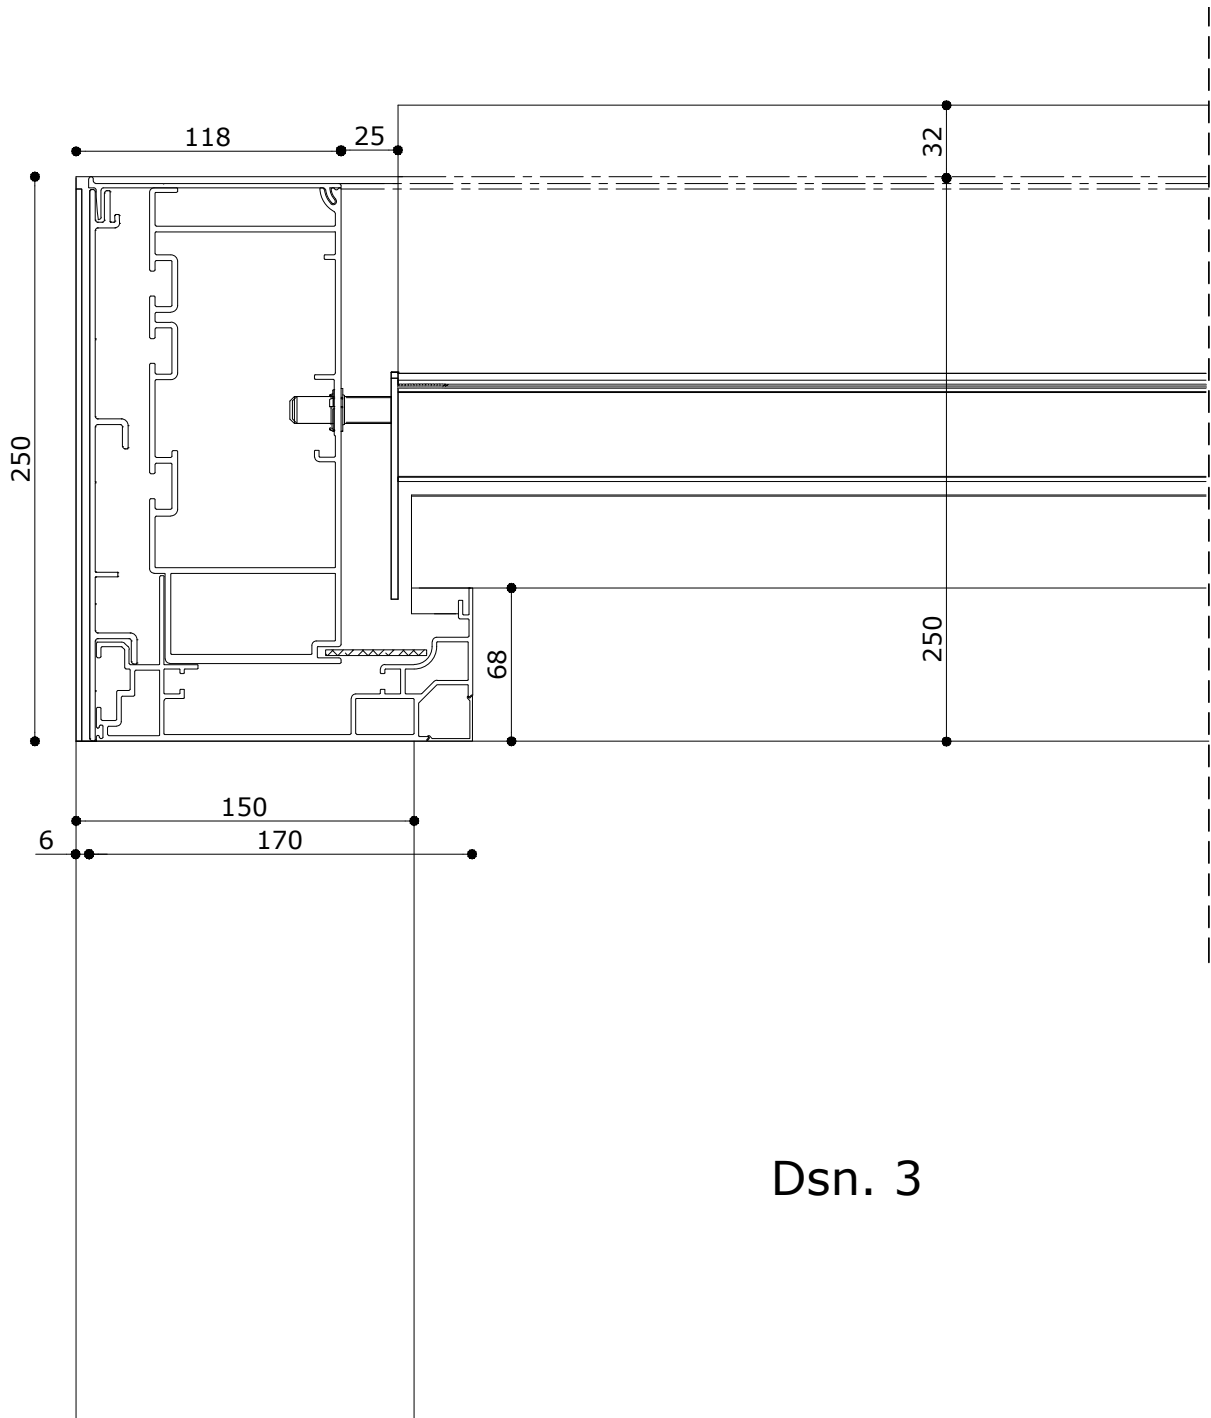

V870 - AREZZO

TECHNISCHE TEKENINGEN
TECHNICAL DRAWINGS
TECHNISCHE ZEICHNUNGEN
DESSINS TECHNIQUE

Dsn. = sectional drawing / doorsnede

V870-Arezzo Bouwtype 1

V870 - Arezzo - 001.dwg

Dsn. = sectional drawing
/ doorsnede

V870-Arezzo Bouwtype 2

V870 - Arezzo - 002.dwg

Dsn. = sectional drawing
/ doorsnede

V870-Arezzo Bouwtype 3

V870 - Arezzo - 003.dwg

Dsn. = sectional drawing
/ doorsnede

V870-Arezzo Bouwtype 4

Dsn. 1

Dsn. = sectional drawing
/ doorsnede

Dsn. 2

Dsn. = sectional drawing
/ doorsnede

V870 - Arezzo - 006.dwg

Dsn. 3

Dsn. = sectional drawing
/ doorsnede

Dsn. 4

Dsn. = sectional drawing
/ doorsnede

Dsn. 5

Dsn. = sectional drawing
/ doorsnede

Dsn. = sectional drawing
/ doorsnede

V870 - Arezzo - 010.dwg

Dsn. = sectional drawing
/ doorsnede

Dsn. = sectional drawing
/ doorsnede

V870 - Arezzo - 012.dwg

Dsn. = sectional drawing
/ doorsnede