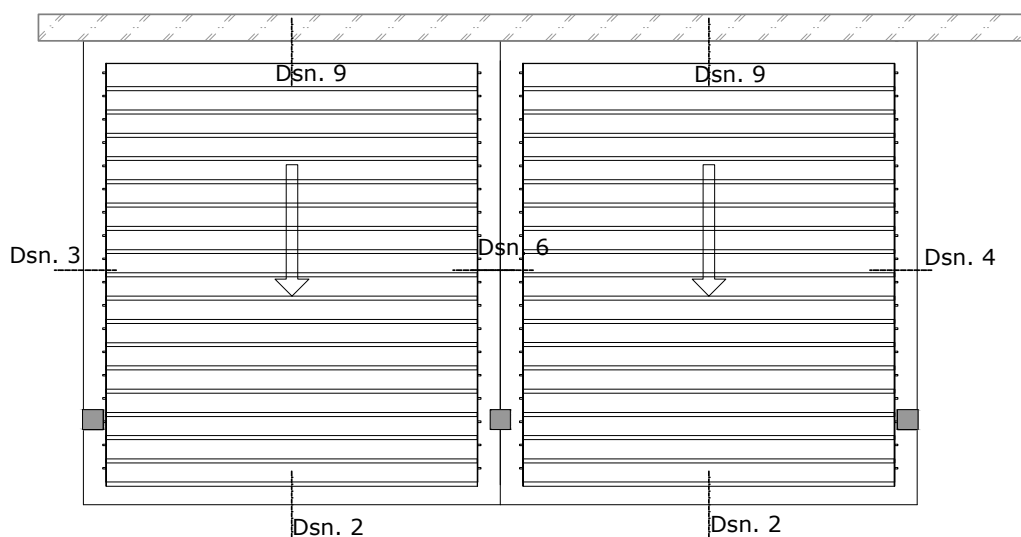

V870 - AREZZO

TECHNISCHE TEKENINGEN
TECHNICAL DRAWINGS
TECHNISCHE ZEICHNUNGEN
DESSINS TECHNIQUE

Dsn. = sectional drawing / doorsnede

V870-Arezzo Bouwtype 1

V870 - Arezzo - 001.dwg

Dsn. = sectional drawing
/ doorsnede

V870-Arezzo Bouwtype 2

V870 - Arezzo - 002.dwg

Dsn. = sectional drawing
/ doorsnede

V870-Arezzo Bouwtype 3

V870 - Arezzo - 003.dwg

Dsn. = sectional drawing
/ doorsnede

V870-Arezzo Bouwtype 4

Dsn. 1

Dsn. = sectional drawing
/ doorsnede

Dsn. 2

Dsn. = sectional drawing
/ doorsnede

V870 - Arezzo - 006.dwg

Dsn. 3

Dsn. = sectional drawing
/ doorsnede

Dsn. 4

Dsn. = sectional drawing
/ doorsnede

Dsn. 5

Dsn. = sectional drawing
/ doorsnede

Dsn. = sectional drawing
/ doorsnede

V870 - Arezzo - 010.dwg

Dsn. = sectional drawing
/ doorsnede

Dsn. = sectional drawing
/ doorsnede

V870 - Arezzo - 012.dwg

Dsn. = sectional drawing
/ doorsnede