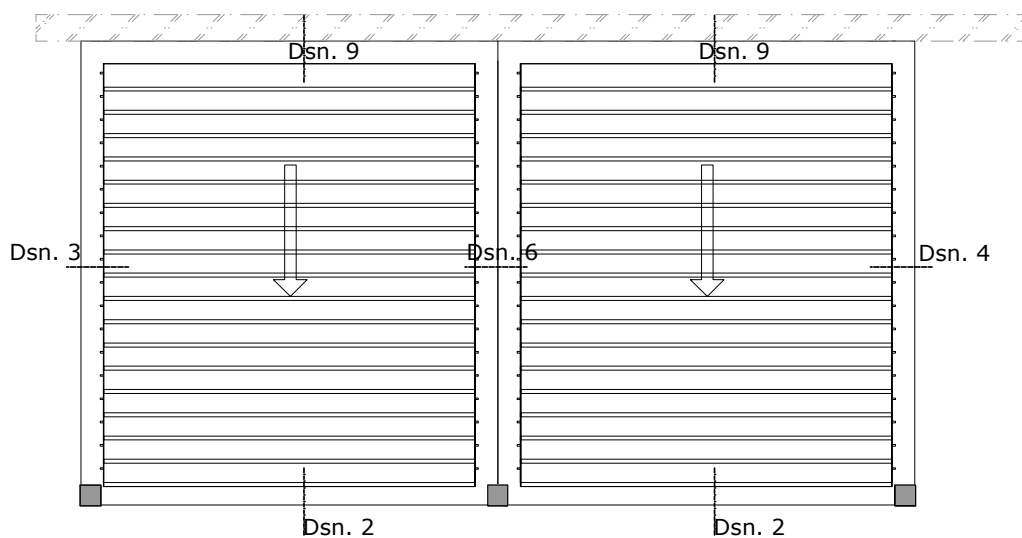

V870 - AREZZO

TECHNISCHE TEKENINGEN
TECHNICAL DRAWINGS
TECHNISCHE ZEICHNUNGEN
DESSINS TECHNIQUE

Dsn. = sectional drawing / doorsnede

V870-Arezzo Bouwtype 1

V870 - Arezzo - 001.dwg

Dsn. = sectional drawing
/ doorsnede

V870-Arezzo Bouwtype 2

V870 - Arezzo - 002.dwg

Dsn. = sectional drawing
/ doorsnede

V870-Arezzo Bouwtype 3

V870 - Arezzo - 003.dwg

Dsn. = sectional drawing
/ doorsnede

V870-Arezzo Bouwtype 4

Dsn. 1

Dsn. = sectional drawing
/ doorsnede

Dsn. 2

Dsn. = sectional drawing
/ doorsnede

V870 - Arezzo - 006.dwg

Dsn. 3

Dsn. = sectional drawing
/ doorsnede

Dsn. 4

Dsn. = sectional drawing
/ doorsnede

Dsn. 5

Dsn. = sectional drawing
/ doorsnede

Dsn. = sectional drawing
/ doorsnede

V870 - Arezzo - 010.dwg

Dsn. = sectional drawing
/ doorsnede

Dsn. = sectional drawing
/ doorsnede

V870 - Arezzo - 012.dwg

Dsn. = sectional drawing
/ doorsnede