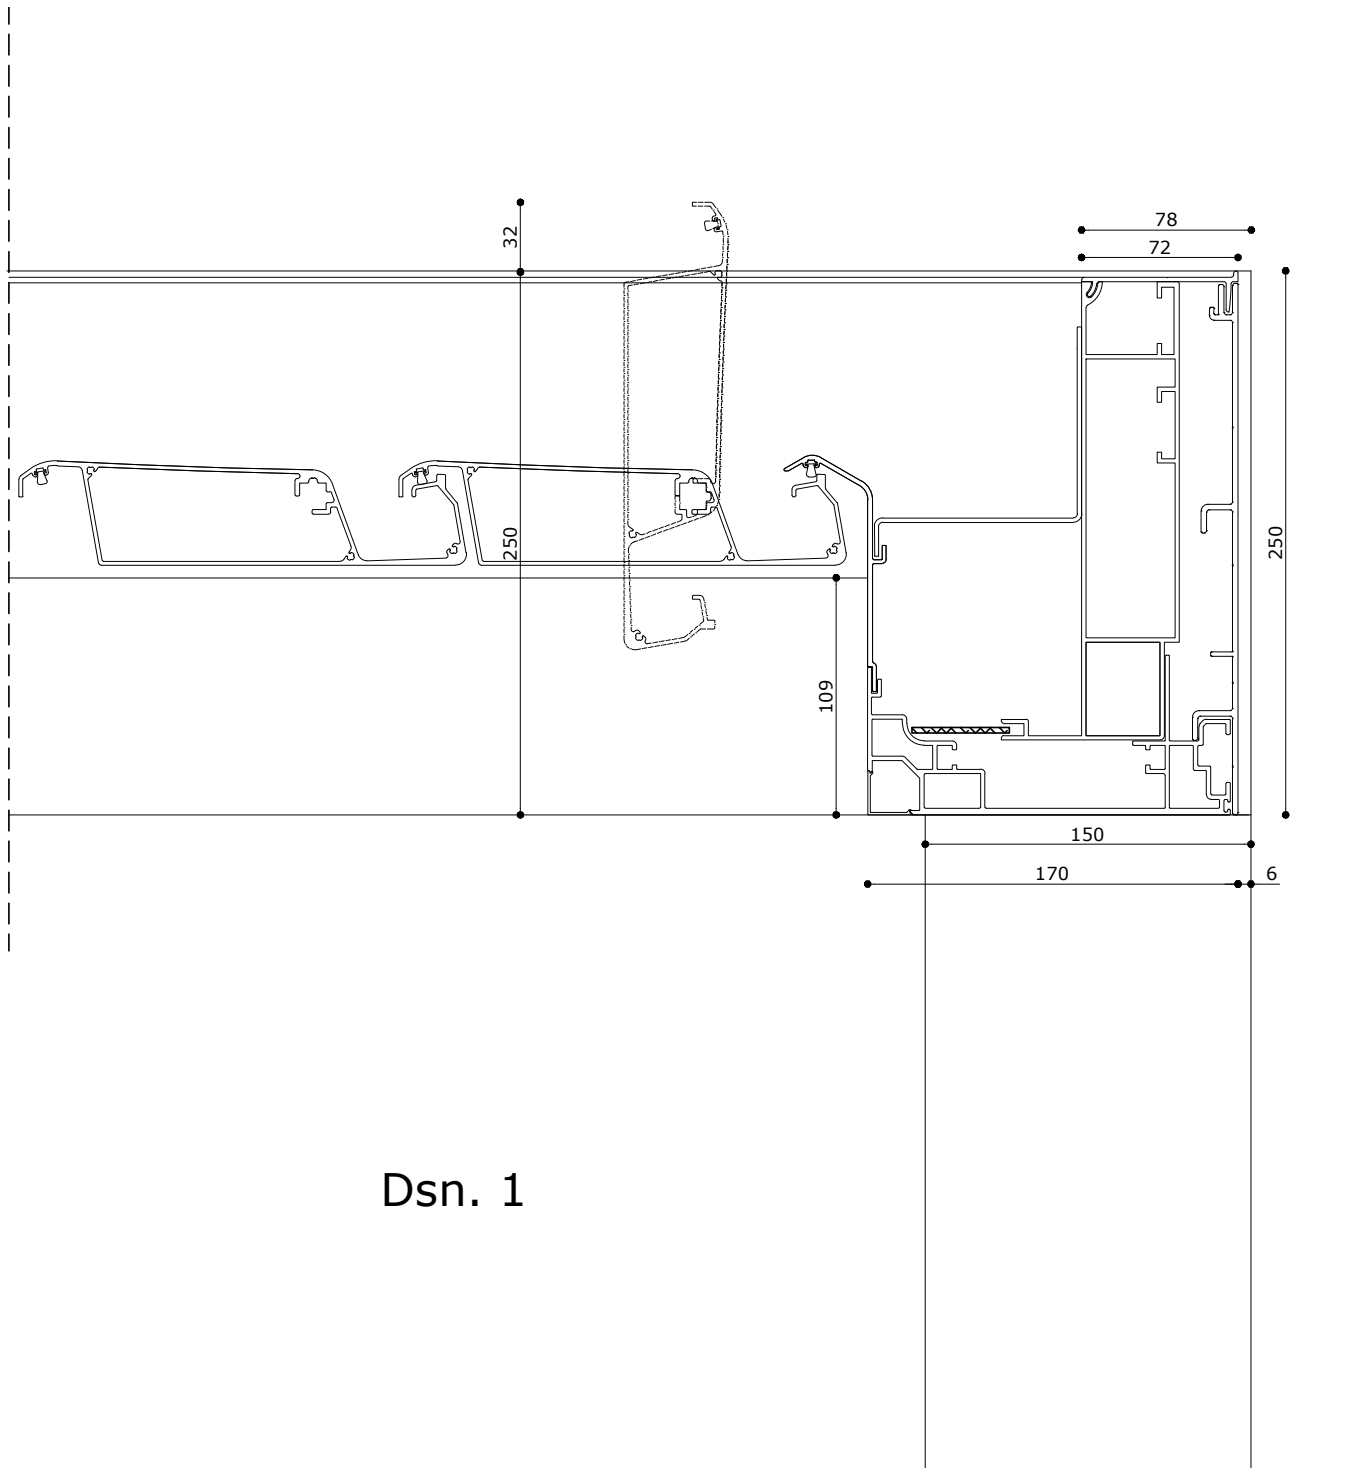

V870 - AREZZO

TECHNISCHE TEKENINGEN
TECHNICAL DRAWINGS
TECHNISCHE ZEICHNUNGEN
DESSINS TECHNIQUE

Dsn. = sectional drawing / doorsnede

V870-Arezzo Bouwtype 1

V870 - Arezzo - 001.dwg

Dsn. = sectional drawing
/ doorsnede

V870-Arezzo Bouwtype 2

V870 - Arezzo - 002.dwg

Dsn. = sectional drawing
/ doorsnede

V870-Arezzo Bouwtype 3

V870 - Arezzo - 003.dwg

Dsn. = sectional drawing
/ doorsnede

V870-Arezzo Bouwtype 4

Dsn. 1

Dsn. = sectional drawing
/ doorsnede

Dsn. 2

Dsn. = sectional drawing
/ doorsnede

V870 - Arezzo - 006.dwg

Dsn. 3

Dsn. = sectional drawing
/ doorsnede

Dsn. 4

Dsn. = sectional drawing
/ doorsnede

Dsn. 5

Dsn. = sectional drawing
/ doorsnede

Dsn. = sectional drawing
/ doorsnede

V870 - Arezzo - 010.dwg

Dsn. = sectional drawing
/ doorsnede

Dsn. = sectional drawing
/ doorsnede

V870 - Arezzo - 012.dwg

Dsn. = sectional drawing
/ doorsnede