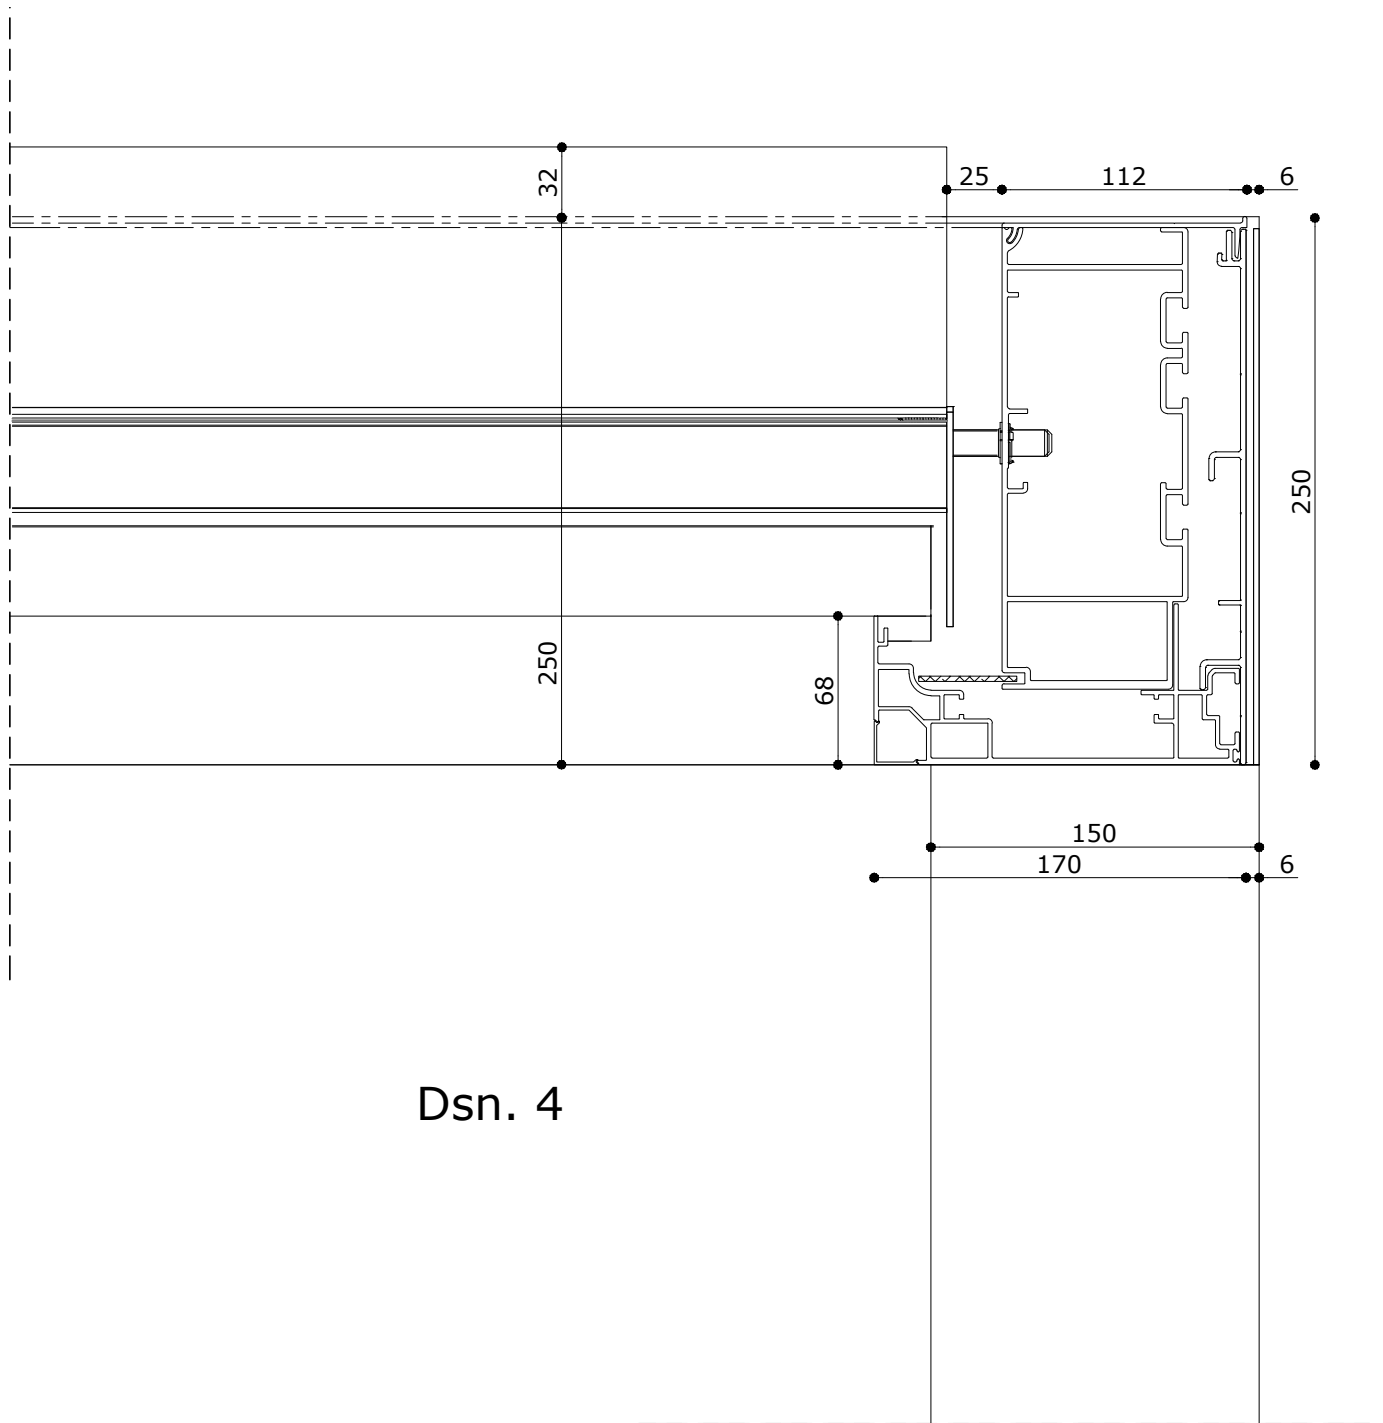

V870 - AREZZO

TECHNISCHE TEKENINGEN
TECHNICAL DRAWINGS
TECHNISCHE ZEICHNUNGEN
DESSINS TECHNIQUE

Dsn. = sectional drawing / doorsnede

V870-Arezzo Bouwtype 1

V870 - Arezzo - 001.dwg

Dsn. = sectional drawing
/ doorsnede

Dsn. = sectional drawing
/ doorsnede

Dsn. 2

Dsn. = sectional drawing
/ doorsnede

V870 - Arezzo - 006.dwg

Dsn. 3

Dsn. = sectional drawing
/ doorsnede

Dsn. 4

Dsn. = sectional drawing
/ doorsnede

Dsn. 5

Dsn. = sectional drawing
/ doorsnede

Dsn. = sectional drawing
/ doorsnede

V870 - Arezzo - 010.dwg

Dsn. = sectional drawing
/ doorsnede

Dsn. = sectional drawing
/ doorsnede

V870 - Arezzo - 012.dwg

Dsn. = sectional drawing
/ doorsnede