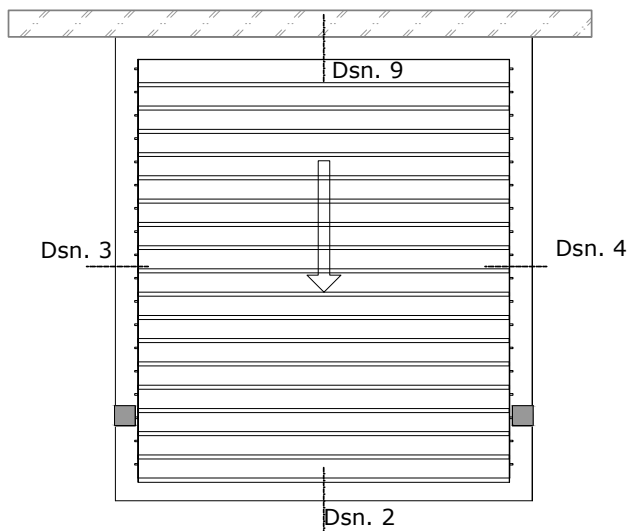

# V870 - AREZZO | TYPE 4

Dsn. = sectional drawing  
/ doorsnede