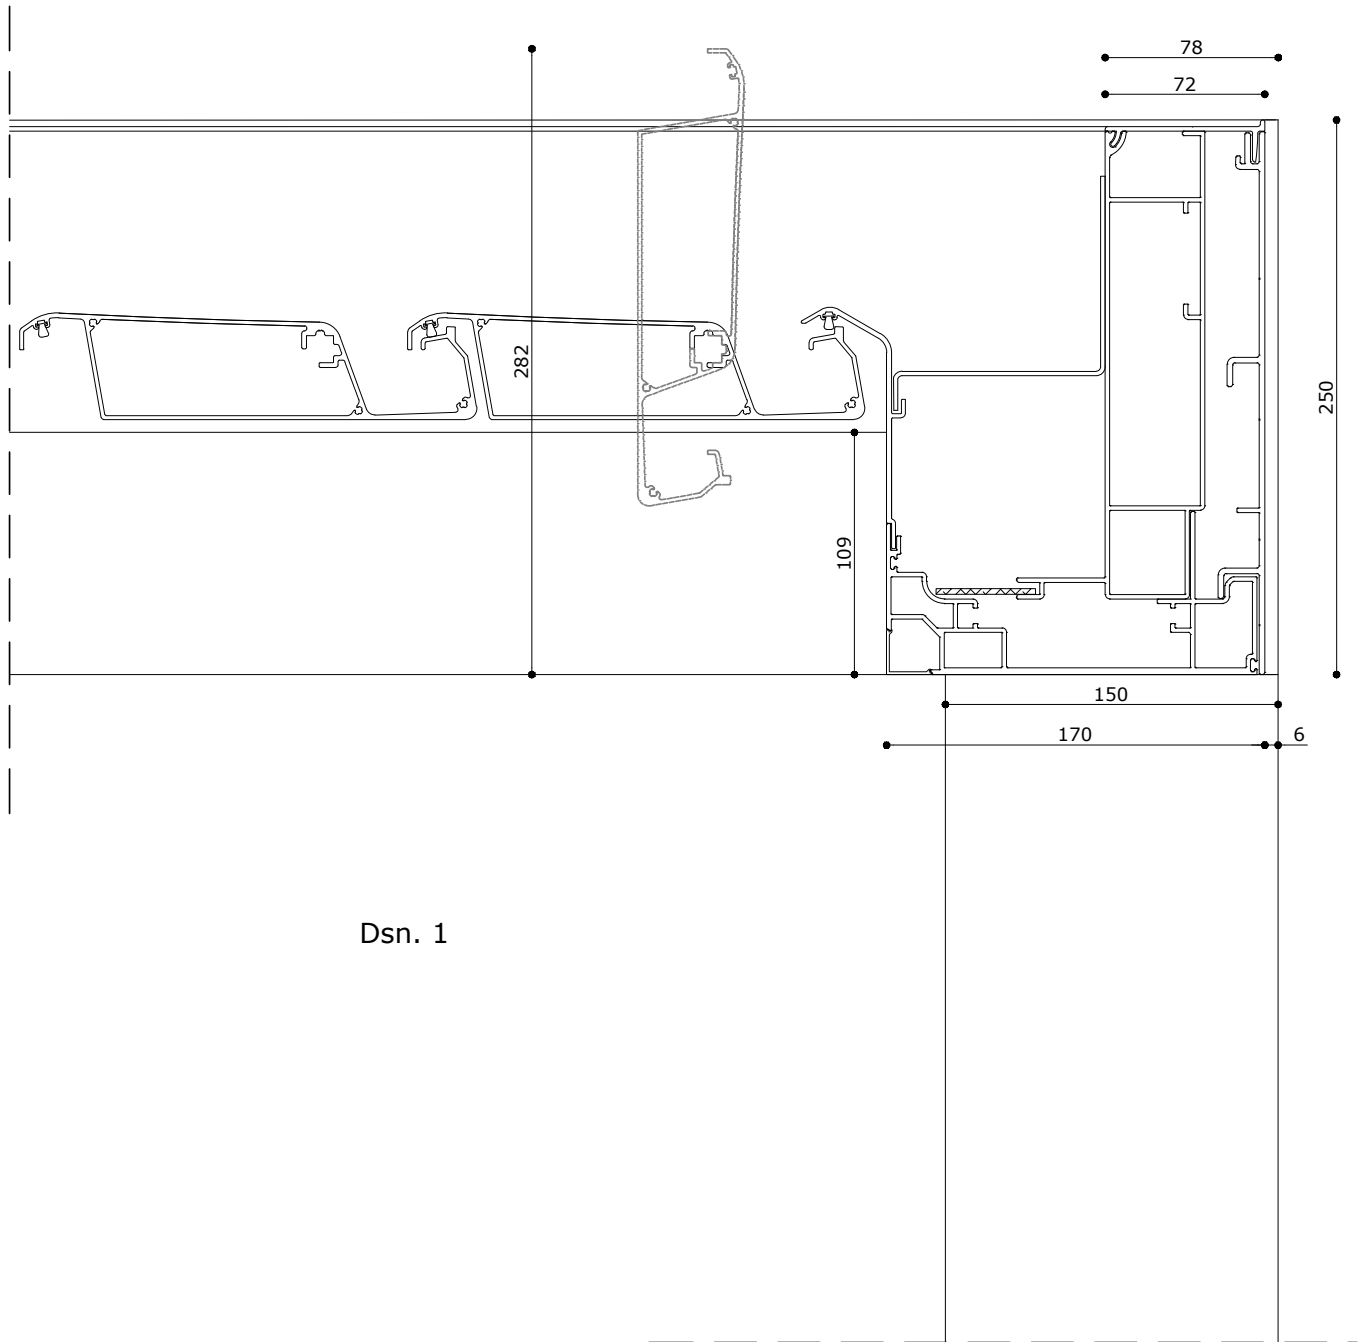

V870 - AREZZO | DETAIL 1

Dsn. 1

Dsn. = sectional drawing
/ doorsnede

V870 - Arezzo - 005.dwg