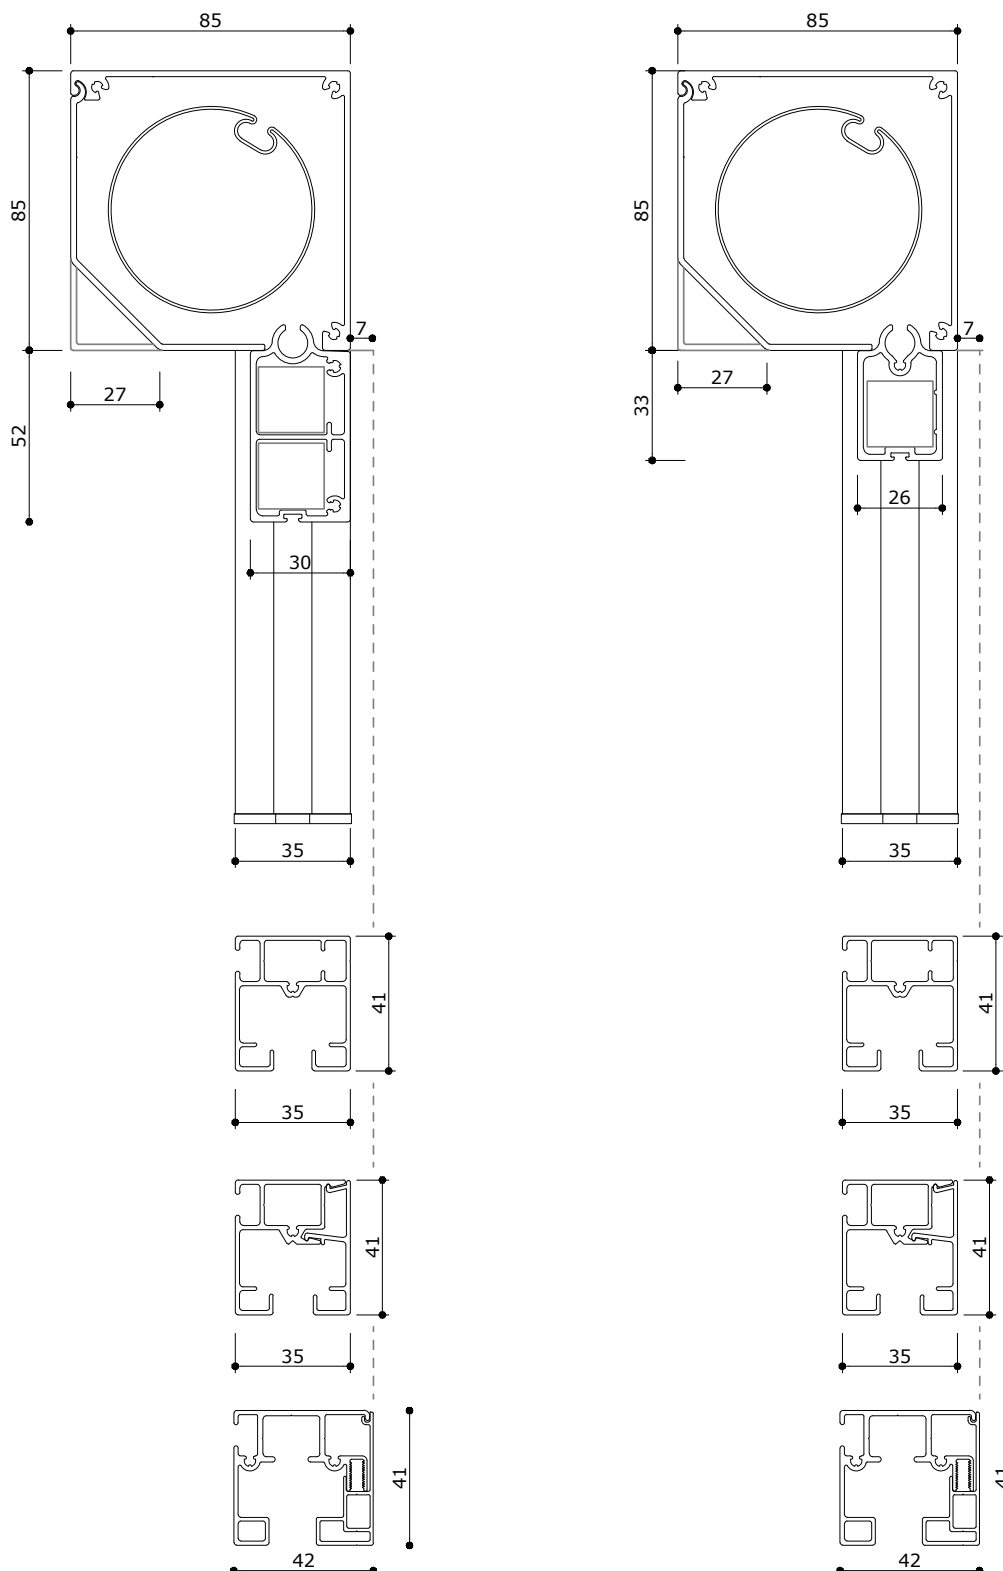

RITZSCREEN® V550

TECHNISCHE TEKENINGEN
TECHNICAL DRAWINGS
TECHNISCHE ZEICHNUNGEN
DESSINS TECHNIQUE

RITZSCREEN® V550 XS - CONTRA

Ritzscreen® V550 XS - 002.dwg

Ritzscreen® V550 S - 003.dwg

RITZSCREEN® V550 S - CONTRA

Ritzscreen® V550 S - 004.dwg

Ritzscreen® V550 M - 005.dwg

RITZSCREEN® V550 M - CONTRA

Ritzscreen® V550 M - 006.dwg

Ritzscreen® V550 L - 007.dwg

RITZSCREEN® V550 L - CONTRA

Ritzscreen® V550 L - 008.dwg

RITZSCREEN® V550